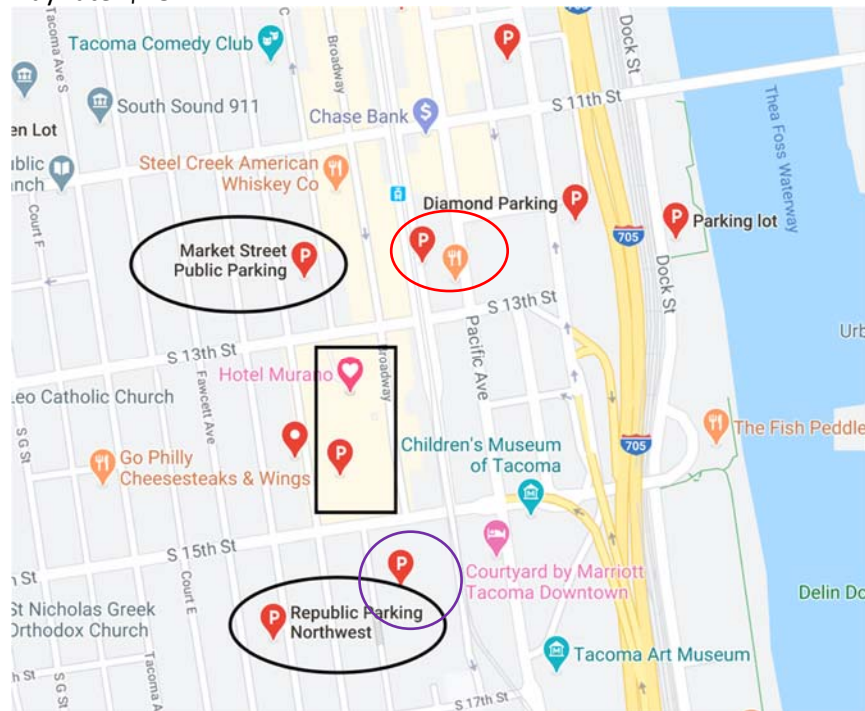

Hotel Murano (square)

Hotel parking garage at 15th and Broadway

Day rate: \$18

Market Street Parking -

Public garage at Market and 13th (One block from the hotel)

1149 Market Street, across from YMCA

0-2 hrs \$6.00

2-4 hrs \$8.00

4-10 hrs \$14.00

Republic Parking Northwest

Public Surface Lot at 1550S S Court D St, Tacoma, WA 98402

0-10 hrs \$5.00

Republic Parking Northwest - Convention Center (purple circle)

Public surface lot at 1650 Court C

4 hrs \$6.00

10 hrs \$12.00

Pacific Plaza Garage (red circle)

Public garage at Pacific Plaza, 1137 Commerce St

3 hrs \$2.00

6 hrs \$12.00

Street Parking: Fawcett, Market and Tacoma Ave have street parking, most spots with time limits between 90 minutes and 2 hours.